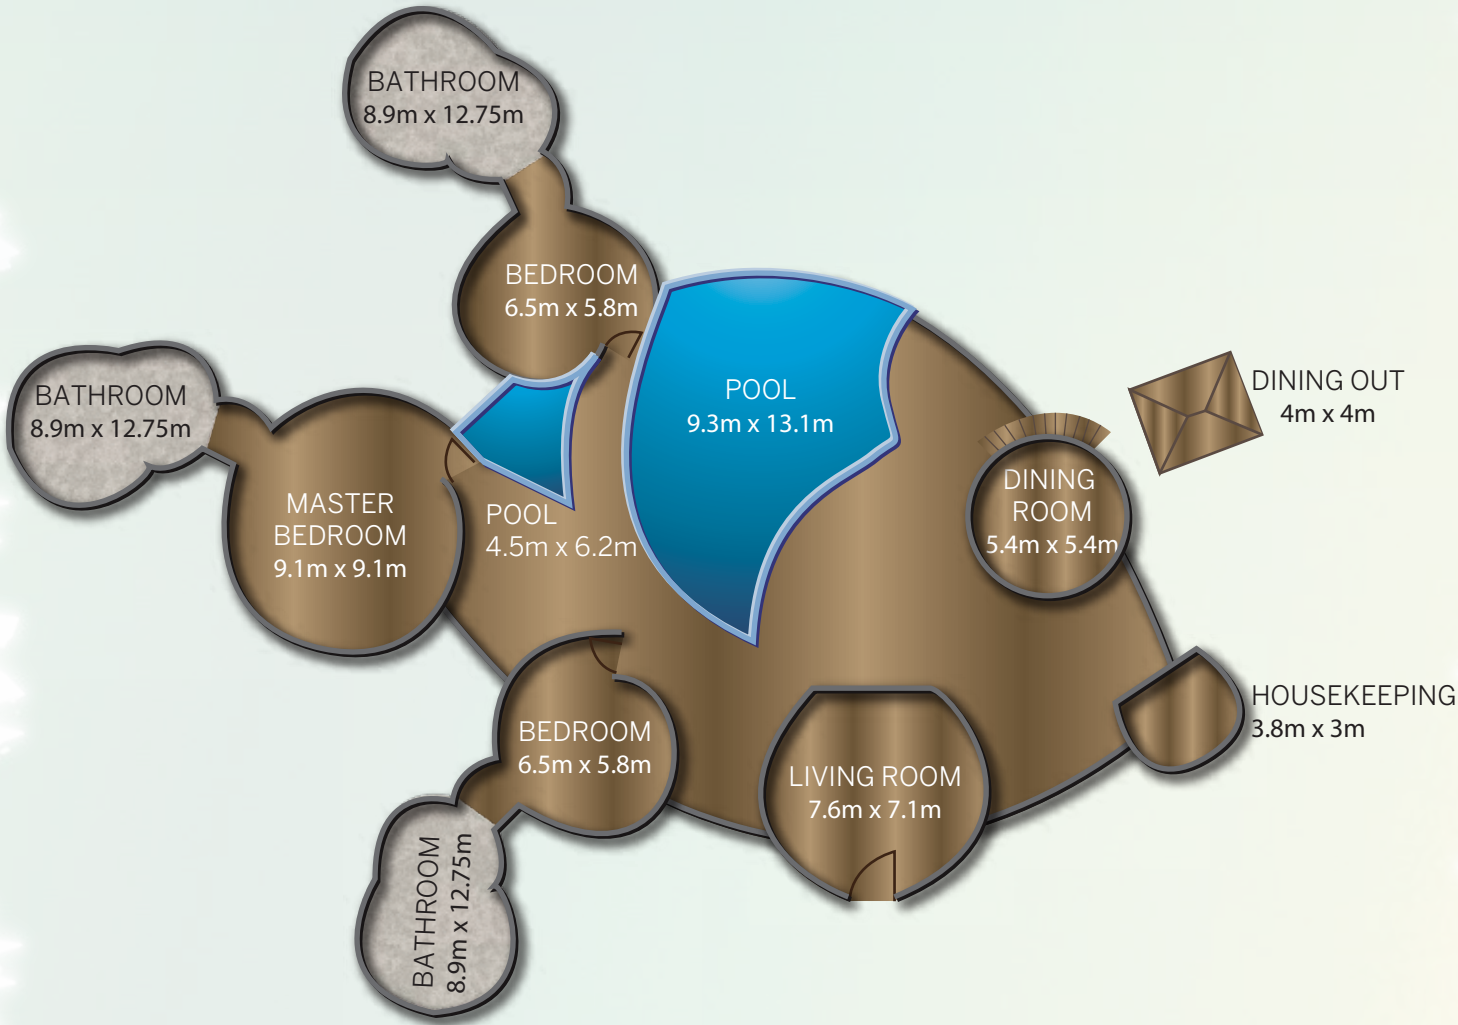

HIDEAWAY PALACE

Hideaway Beach Resort & Spa

PRIVATE BEACH
Approximately 22m to the ocean

HIDEAWAY

BEACH RESORT & SPA
DHONAKULHI MALDIVES

All measurements are approximate.

The exact size of the garden/beach in front of each villa may vary according to monsoon weather patterns and the natural shape of the island.